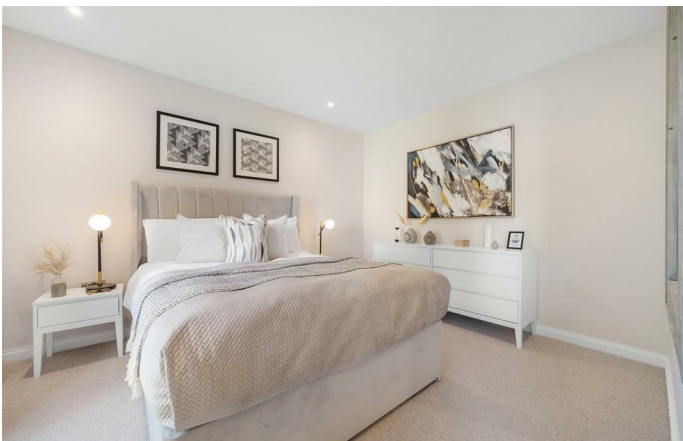

Kings Mews, Brixton, SW2

2 bedroom maisonette for sale

£775,000

Share of Freehold

Property Details

An exceptional two double bedroom, two bathroom brand new maisonette, with a private landscaped garden in an exclusive gated mews. With a private entrance and over 975 square feet split over two floors, this sizeable home boasts a wonderfully bright and airy ambience. The open-plan reception is no exception, bathed in light from floor to ceiling windows to both the front and rear, with modern down lighting, high ceilings and engineered timber flooring in softly warming shades. The kitchen integrates Neff appliances within gloss cabinetry, bouncing light around the room. Sliding glass doors allow fresh air to breeze in, creating a seamless transition to the garden. With a paved seating area and lawn, this outdoor haven is perfect for hosting BBQs or soaking up the sun's rays. Upstairs, both bedrooms are comfortable doubles, separated from one another for privacy. The principal is particularly spacious with a luxurious en-suite shower room. The main bathroom has a bathtub plus overhead shower. Chic and luxurious homes engineered with energy efficiency in mind with excellent sound and heat insulation and Air Source heat pumps. Early registration of interest is advised.

Council tax band D EPC rating B (86)

Features

- Two double bedrooms
- Two bathrooms
- Private landscaped garden
- High-specification new build maisonette with private entrance
- Exclusive gated mews development
- Over 975 square feet
- Quietly nestled between Clapham and Brixton
- Excellent transport links plus Cycle and Car Club membership
- Share of freehold. Chain-free
- 10 year ICW New Home Warranty