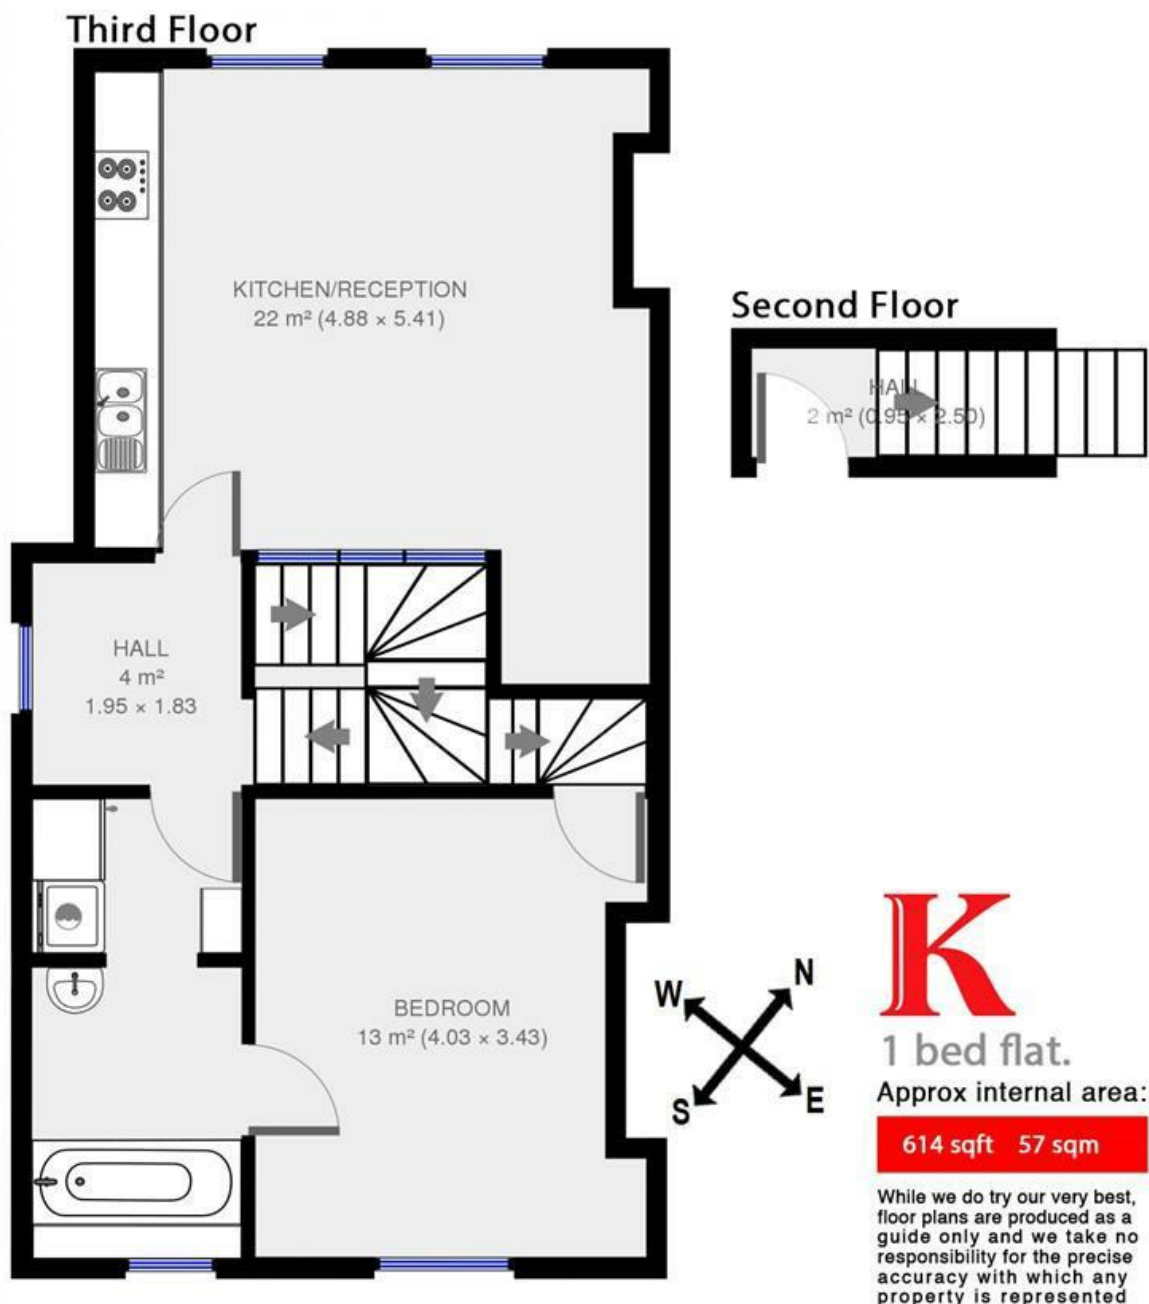

Clapham Common South Side